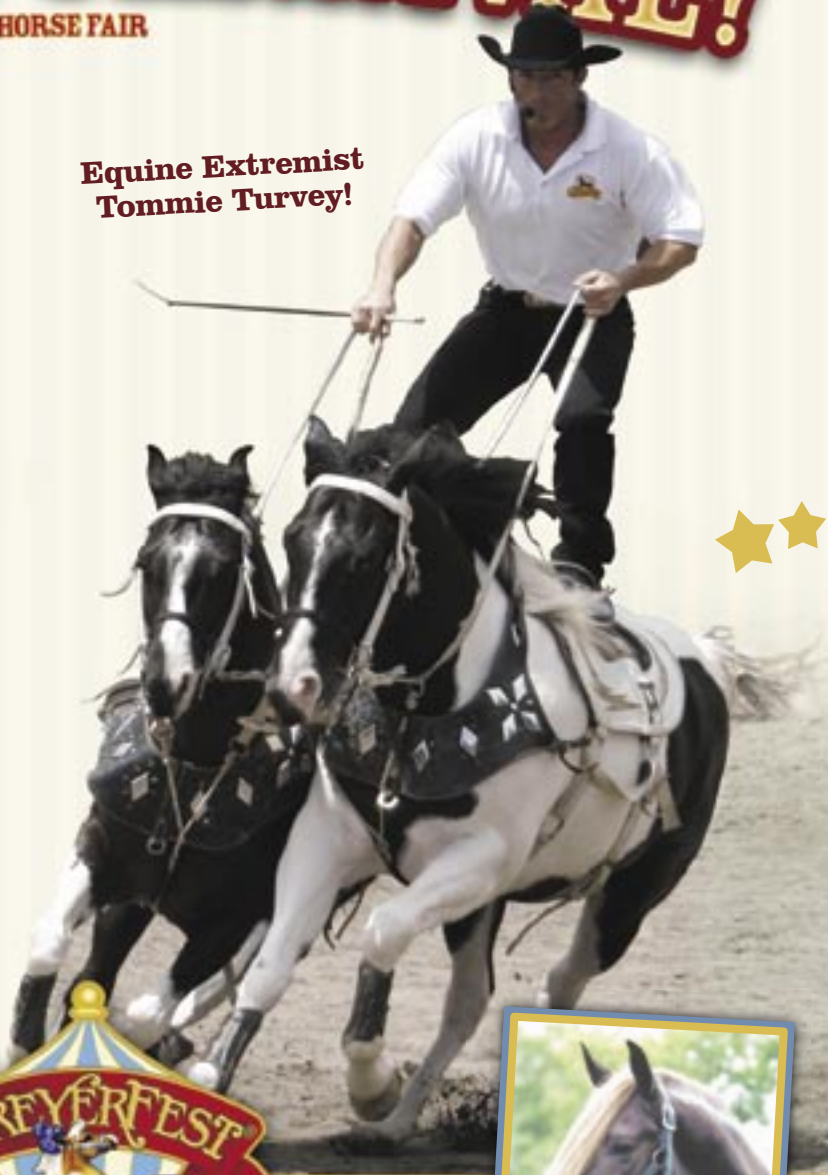

17TH ANNUAL MODEL HORSE FESTIVAL

BREYERFEST[®] 2006 SUMMER CARNIVAL!

A MODEL HORSE COLLECTOR'S FESTIVAL AND HORSE FAIR

Equine Extremist
Tommy Turvey!

**TOMMIE TURVEY'S
JOKER**

2006
Celebration
Horse

Tregoyd Journeyman

ERB Magnifico

OFFICIAL PROGRAM

JULY 28-30, 2006

KENTUCKY HORSE PARK • LEXINGTON, KENTUCKY

BREYERFEST® 2006 SPECIAL GUESTS

Equine Extremists Tommie & Karen Turvey

The best of the best, world class horse trainers and entertainers Tommie and Karen have been featured in shows like Arabian Nights and Cavalia! Don't miss their exciting Big Top performances!

Joker

Meet the BreyerFest 2006 Celebration Horse, Joker, a seven-year-old tobiano American Paint Horse. As one of Tommie Turvey's equine partners, he will be accompanied by his full brother Ace and Tommie's comedy sidekick, Pokerjoe!

BreyerFest 2006 wouldn't be a carnival without the fabulous acts we have planned for you. Watch Equine Extremist Tommie Turvey and his equine partners, Joker, Ace and Pokerjoe perform some amazing stunts! Find yourself traveling back in time to ancient Rome with Karen Turvey and her four-horse chariot race, and don't miss Carole Fletcher and her Peruvian Paso, Magnifico, demonstrate some tricks from Carole's book, *Trickonometry*.