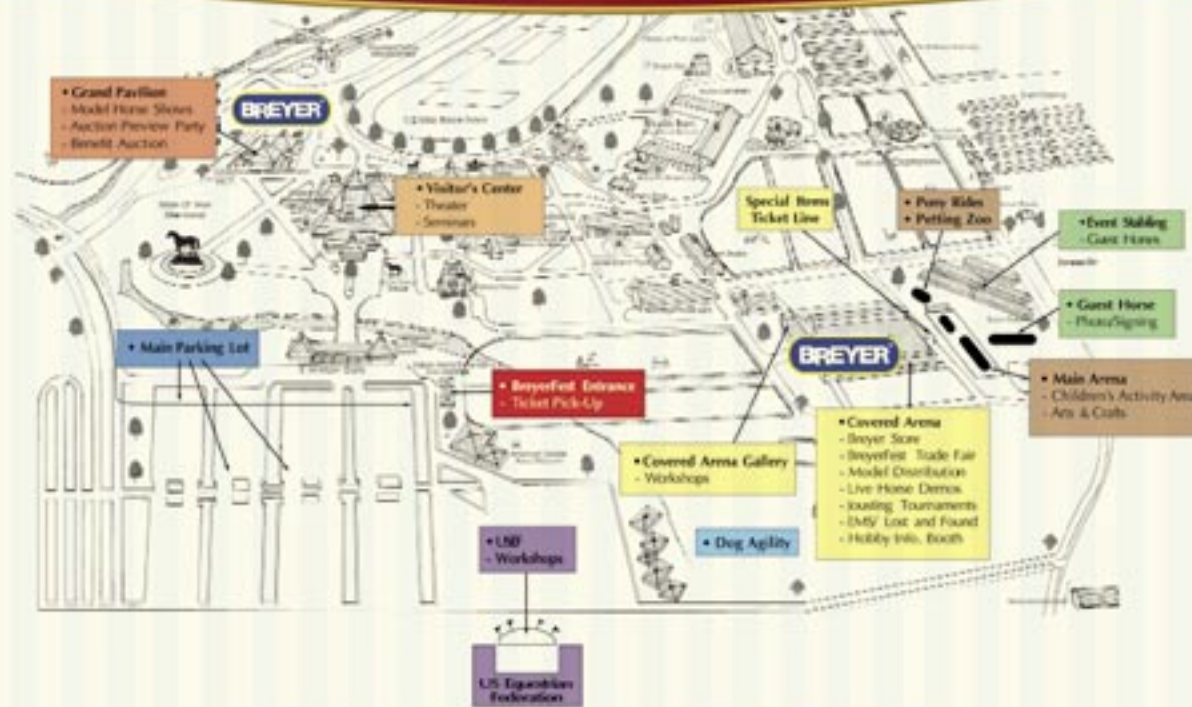

KENTUCKY HORSE PARK MAP

EQUINE DEMONSTRATION SCHEDULE

ALL EQUINE DEMONSTRATIONS WILL BE HELD IN THE COVERED ARENA

Schedule subject to change without notice. Please listen to announcements for any schedule changes.

NOTE: Breyer® reserves the right to make adjustments to this schedule as deemed necessary.

Please see page 2 for model autograph signing schedule.

Special thanks to our Equine Manager **Liza Holland** and our announcer **Wayne Williams!**

Friday, July 28

9:30 am	Opening Ceremony
9:45 am	BreyerFest Carnival Extravaganza
	Circus on Parade
	Tommie Turvey – Roman Riding
	Elegant Equestrians
	Black Pearl Friesian Quadrille
	Carole Fletcher and Magnifico
	Tommie Turvey Riding Instructor
	Bluegrass Miniatures – Carnival on Parade
	Black Pearl Friesian Fun Ride
	Tommie Turvey Liberty
	Wisconsin Miniatures Driving Drill
	Karen Turvey Chariot Race
11:15 am	Morabs
11:30 am	Lash's Lessons
11:40 am	Polo
	LUNCH
12:05 pm	Kentucky Horse Park Mustang Troop
12:20 pm	Tommie Turvey and his horses
12:50 pm	Mule and Donkey
1:00 pm	Black and White Saddle Horse
1:05 pm	Pony Club Mock Fox Hunt
1:25 pm	Paints and Pintos
1:35 pm	Easy Riders Drill
1:50 pm	Cleveland Bays
2:00 pm	Sport Horse - Galviston
2:15 pm	Minis at Liberty
2:30 pm	Appaloosas
2:45 pm	Morgan Horse
3:00 pm	Cowgirl Express Rodeo Drill
3:15 pm	Breyer Model Highlights – Flicka, Goffert, Tregoyd Journeyman, Soñador—a dreamer horse, LTD's Red Cloud and Magic Man's Grand Slam
3:50 pm	Curlies and Sulphur Mustang
4:00 pm	Bluegrass Miniature Horse Club
4:30 pm	Friesians
4:45 pm	Kentucky Mountain Horse

Saturday, July 29

9:30 am	Kentucky Mountain Horse
9:40 am	Friesians
9:50 am	BreyerFest Drill Team Invitational Exhibition
	Young Guns
	Renegade Cowgirls
	Madison County Wind Dancers
	Black Pearl Friesian Dance Troupe
	Cowgirl Express Rodeo Drill Team
11:25 am	Tommie Turvey and his horses
11:50 am	Breyer Model Highlights – Flicka, Goffert, Tregoyd Journeyman, Soñador—a dreamer horse, LTD's Red Cloud and Magic Man's Grand Slam
12:30 pm	Bluegrass Miniature Horse Club
12:50 pm	Polo
1:15 pm	Paints and Pintos
1:25 pm	Mule and Donkey
1:35 pm	Sport Horse - Galviston
1:40 pm	Curlies and Sulphur Mustang
1:50 pm	Pony Club Mock Fox Hunt
2:10 pm	Appaloosas
2:20 pm	Cleveland Bays
2:30 pm	Lash's Lessons
2:40 pm	Morgans
2:50 pm	Morabs
3:00 pm	BreyerFest Carnival Extravaganza
	Circus on Parade
	Tommie Turvey – Roman Riding
	Elegant Equestrians
	Black Pearl Friesian Quadrille
	Carole Fletcher and Magnifico
	Tommie Turvey Riding Instructor
	Bluegrass Miniatures – Carnival on Parade
	Black Pearl Friesian Fun Ride
	Tommie Turvey Liberty
	Wisconsin Miniatures Driving Drill
	Karen Turvey Chariot Race
4:30 pm	Early Bird Raffle
4:30 pm	BreyerFest Raffle #1

Sunday, July 30