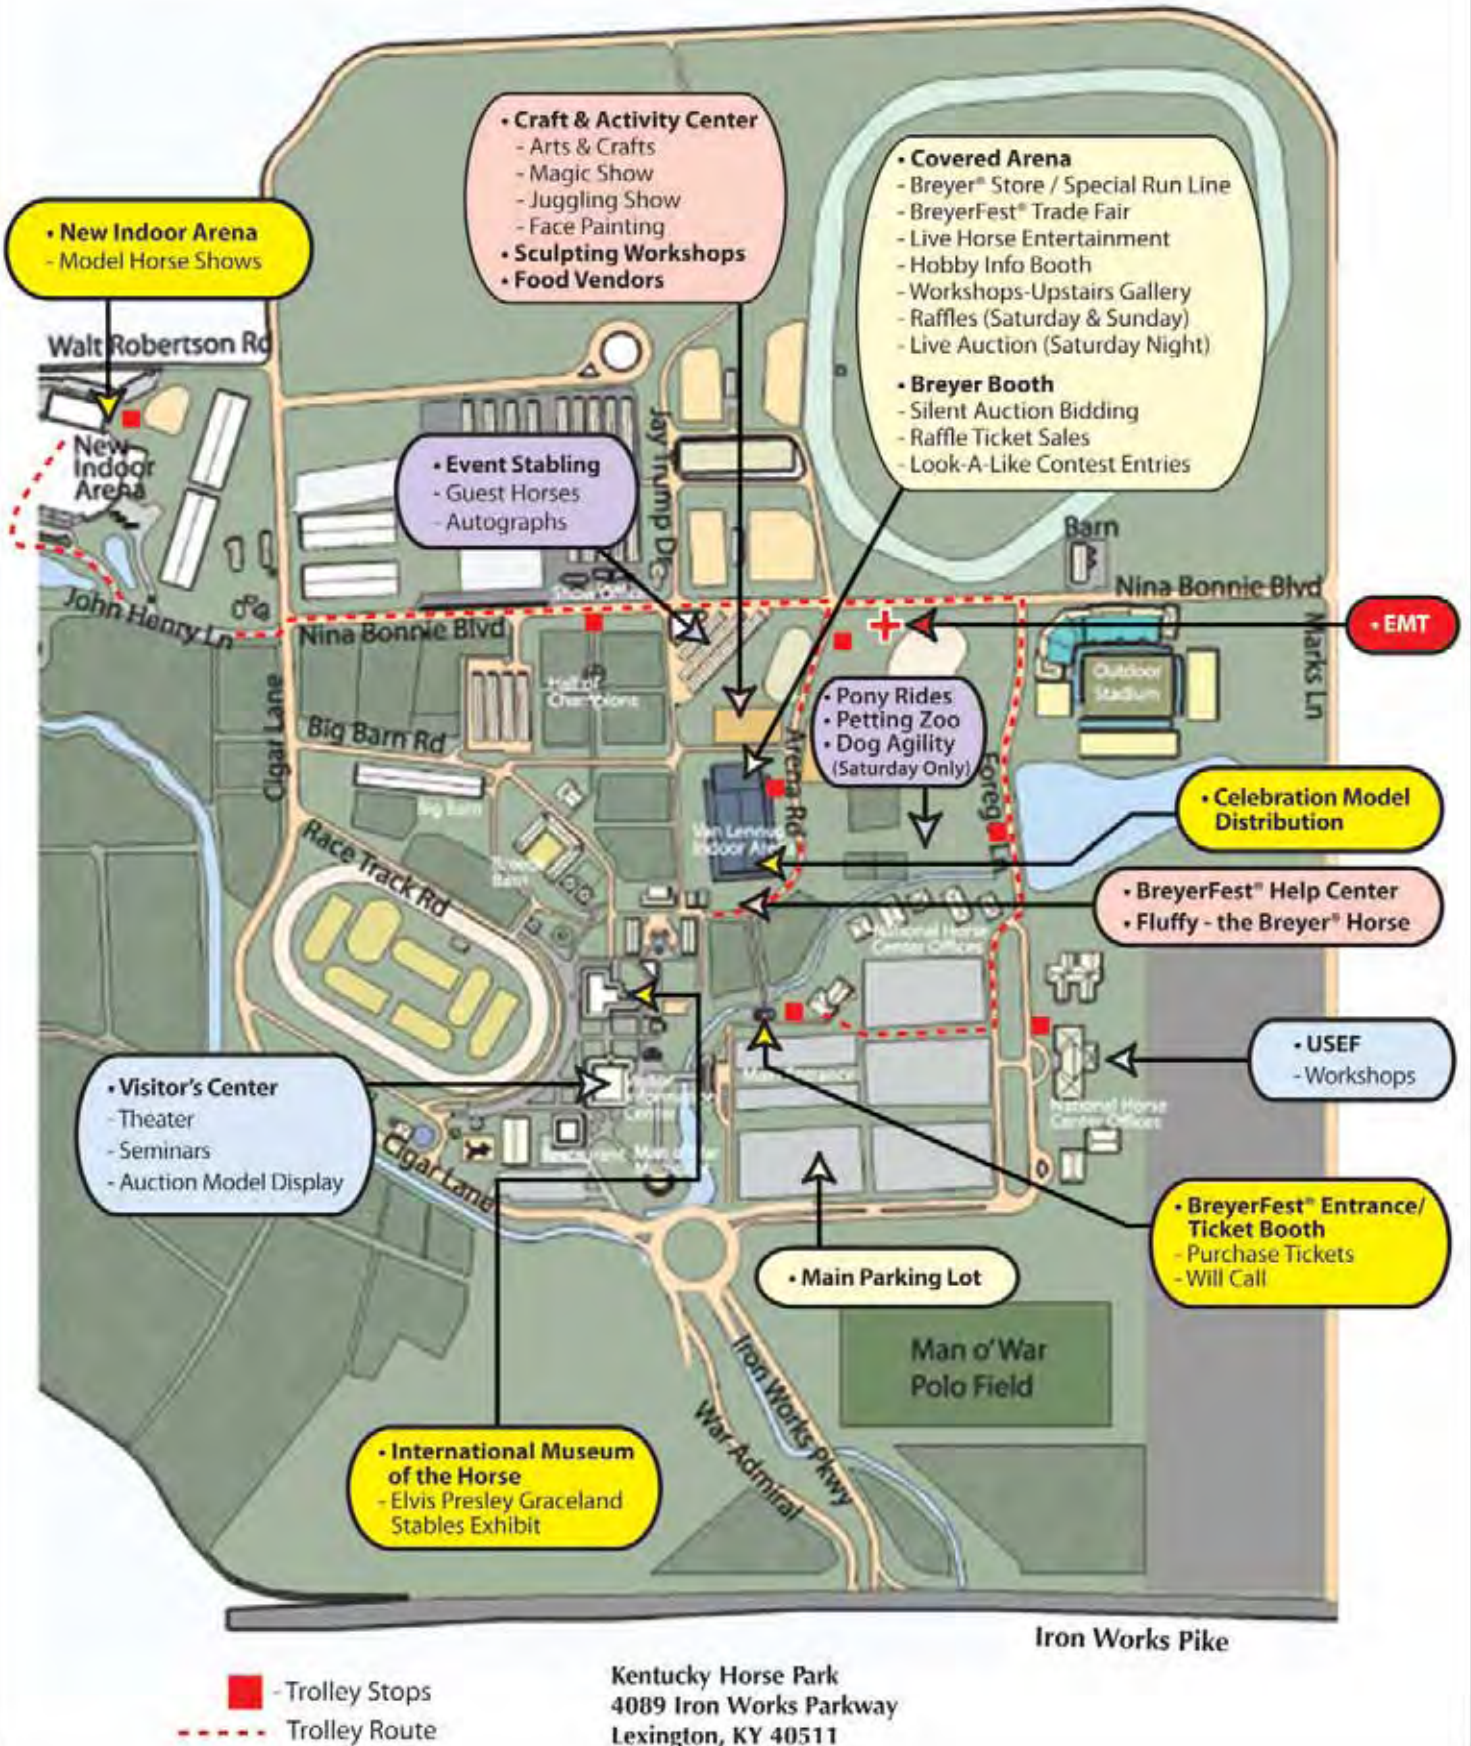

BREYERFEST EVENT LOCATIONS